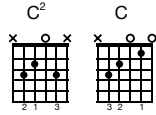

Musical notation for measures 22-26. Measure 22 starts with a treble clef and a sharp sign (#). Measure 24 contains a whole rest. Measure 25 contains a double bar line. Measure 26 ends with a double bar line.

T	2	0	0	0	0	0	0	0	0	3	3	3	3
A	3	3	1	1	3	1	1	1	1	3	3	3	3
B	2	0	0	0	0	0	0	0	0	0	0	0	0
B	0	2	2	2	2	2	2	2	2	0	0	0	0
B	0	3	3	3	3	3	3	3	3	3	3	3	3