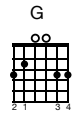

Chord diagrams for measures 1-3:

- Measure 1: C (x02345), D (xx0232), Em (022000)
- Measure 2: D (xx0232), C² (x02345), C (x02345)
- Measure 3: C (x02345), D (xx0232), C (x02345)

Musical notation for measures 4-9. Treble clef, key signature of one sharp (F#), 4/4 time signature. Measure 4 starts with a repeat sign. Includes slurs and ties. TAB includes fret numbers for strings 1-3.

Chord diagrams for measures 4-9:

- Measure 4: G (232033), Em (022000)
- Measure 5: D (xx0232), C (x02345)
- Measure 6: G (232033), Am (231123)

Musical notation for measures 10-15. Treble clef, key signature of one sharp (F#), 4/4 time signature. Includes slurs and ties. TAB includes fret numbers for strings 1-3.

Chord diagrams for measures 10-15:

- Measure 10: B (x24442)
- Measure 11: Em (022000)
- Measure 12: Em (022000), C (x02345)
- Measure 13: D (xx0232), Em (022000)

Musical notation for measures 16-21. Treble clef, key signature of one sharp (F#), 4/4 time signature. Measure 16 starts with a repeat sign. Includes slurs and ties. TAB includes fret numbers for strings 1-3.

Chord diagrams for measures 16-21:

- Measure 16: B (x24442), Em (022000)
- Measure 17: Em (022000), C (x02345)
- Measure 18: D (xx0232), Em (022000)

Musical notation for measures 22-26. Measure 22 starts with a treble clef and a sharp sign (#). Measure 24 contains a whole rest. Measure 25 contains a double bar line. Measure 26 ends with a double bar line.