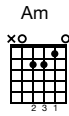

Musical notation for measures 27-36. Measure 32 starts with a sharp sign (#). Measure 36 ends with a double bar line and a red line on the staff.

T	0	0	0	0	2	2	2	2	0	0	0	0	3	3	3	3	0	0	0	0	2	2	2	2	0
A	0	0	0	0	3	3	3	3	1	1	1	1	3	3	3	3	1	1	1	1	4	4	4	4	0
B	0	0	0	0	2	2	2	2	0	0	0	0	0	0	0	0	2	2	2	2	4	4	4	4	0
B	2	2	2	2	0	0	0	0	2	2	2	2	0	0	0	0	2	2	2	2	4	4	4	4	2
B	0	0	0	0	3	3	3	3	3	3	3	3	3	0	0	0	2	2	2	2	2	2	2	2	0