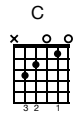

Musical notation for measures 27-36. Measure 32 starts with a sharp sign (#). Measure 36 ends with a double bar line and a red line on the staff.

T	0	0	0	0	2	2	2	2	0	0	0	0	3	3	3	3	0	0	0	0	2	2	2	2	0
A	0	0	0	0	3	3	3	3	1	1	1	1	3	3	3	3	1	1	1	1	4	4	4	4	0
B	0	0	0	0	2	2	2	2	0	0	0	0	0	0	0	0	2	2	2	2	4	4	4	4	0
B	2	2	2	2	0	0	0	0	2	2	2	2	0	0	0	0	2	2	2	2	4	4	4	4	2
B	0	0	0	0	3	3	3	3	3	3	3	3	3	0	0	0	2	2	2	2	2	2	2	2	0