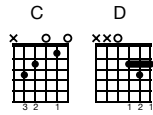

Musical notation for measures 22-26. Measure 22 starts with a treble clef and a sharp sign (#). Measure 24 contains a whole rest. Measure 25 contains a double bar line. Measure 26 ends with a double bar line.

T	2	0	0	0	0	0	0	0	0	3	3	3	3
A	3	3	1	1	3	1	1	1	1	3	3	3	3
B	2	0	0	0	0	0	0	0	0	0	0	0	0
B	0	2	2	2	2	2	2	2	2	0	0	0	0
B	0	3	3	3	3	3	3	3	3	3	3	3	3